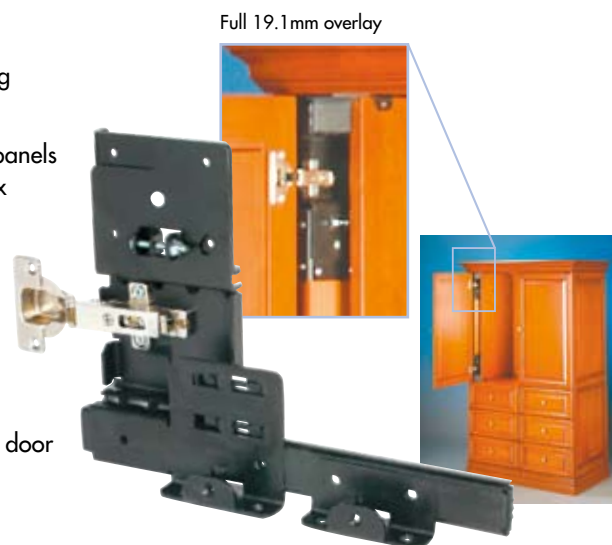

FLIPPER DOOR SLIDES®

Accuride's recessing pocket doors are great for hiding away everything from televisions to computers to work areas. Accuride offers four different versions to cover a range of door sizes and weights.

Product code	Maximum load (kg)	Maximum door height (mm)	Wood thickness (mm)	Features
0117	11.4	915	19-22.2	Easy Installation
1321	14.0	1065	19-38	Full overlay
1234	14.0	1100	16-32	Easy Installation
1432	34.0	2000	19-32	2m door height

DB1321

The 1321 has a unique mounting style and innovative features:

- Full overlay on 19.1mm side panels
- For doors up to 1065mm tall x 610mm wide and up to 14kg
- Compatible with sculptured fronts, applied mouldings or raised panels
- Attached brackets provide simple partition installation and removal
- Auto-open mechanism pushes door open the last 32mm of travel

MEDIA ACCESS CENTRES

The Media Access Centre (MAC) is based upon a heavy-duty swivel assembly that provides easy access to consumer and commercial electronic equipment. The MAC hardware is easily integrated into the cabinet for customised media installations.