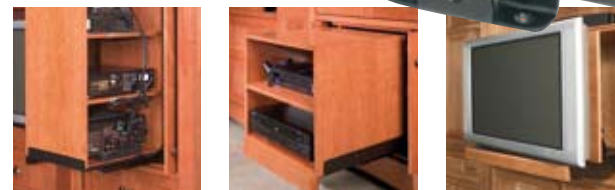

Media Access Solutions